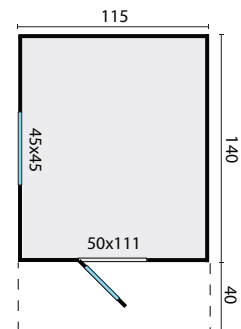

Tuindeco Pinocchio

160
117

All sizes are approximate and in cm

1,6m²

16mm

2,2m³

16mm

2,6m²

plexi

130kg

178x120x37cm