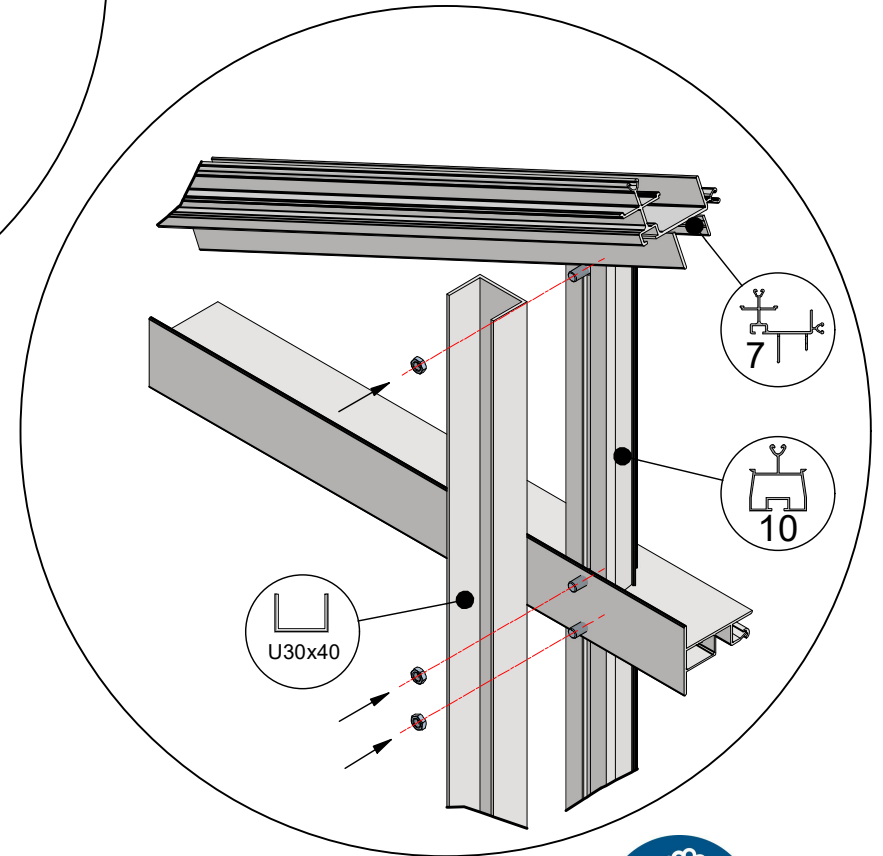

4,57

 = M6x12

4,57

 = M6x12

 = M6x12

 = M6x12

24

 = M6x12

# Euro-Plusser > 6,77

= 4,8x16

Ø = 4mm

 = 4,8x16

Ø = 4mm 

 = M6x12 (2x)

Ø = 6,5mm 

Single turning door  
Enkel draaideur  
Simple porte tournante  
Drehtür einzel  
Enkel slagdörr