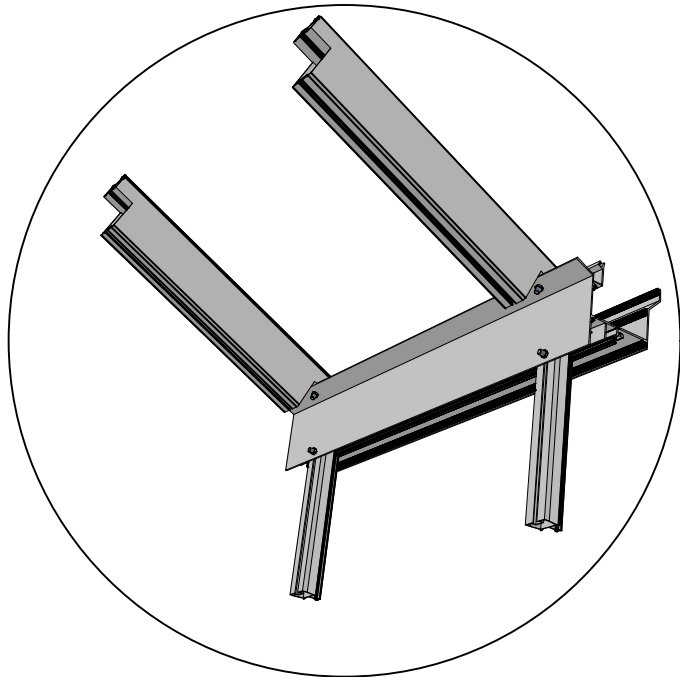

4,57

 = M6x12

4,57

 = M6x12

 = M6x12

 = M6x12

24

 = M6x12

# Euro-Plusser > 6,77

= 4,8x16

Ø = 4mm

 = 4,8x16

Ø = 4mm 

 = M6x12 (2x)

Ø = 6,5mm 

Single turning door  
Enkel draaideur  
Simple porte tournante  
Drehtür einzel  
Enkel slagdörr