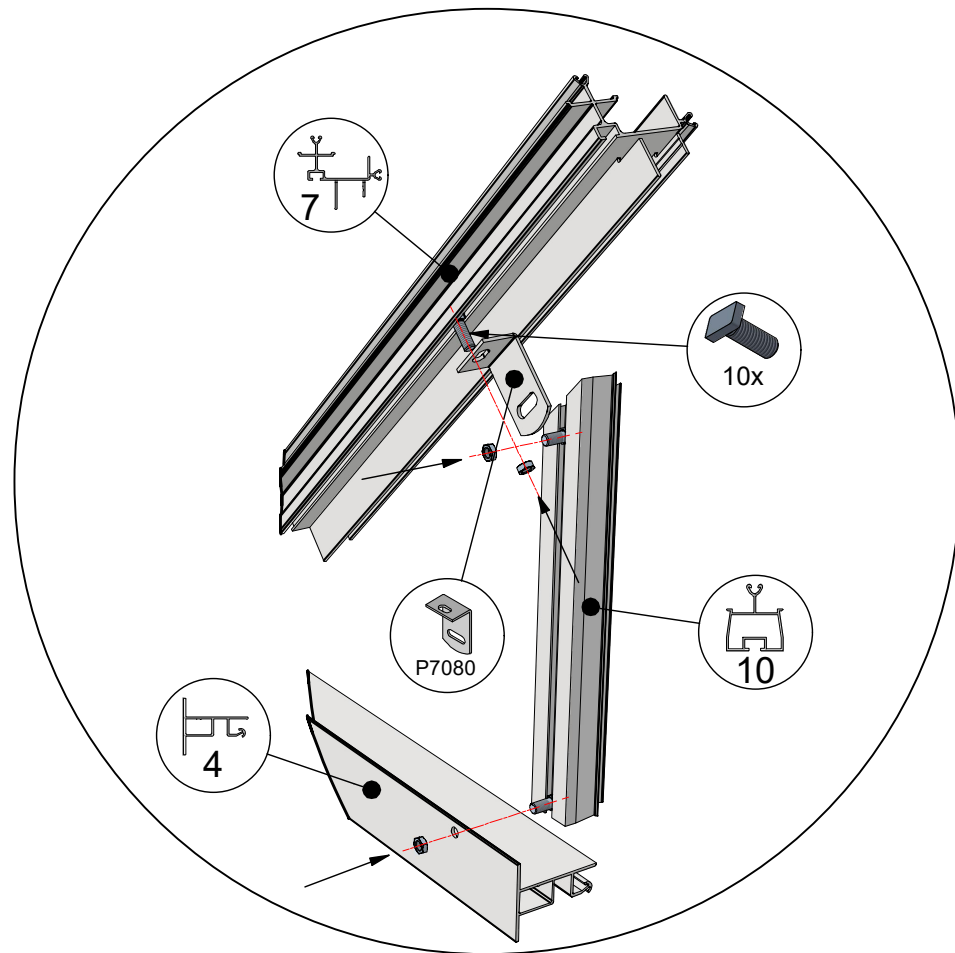

4,57

 = M6x12

4,57

 = M6x12

 = M6x12

 = M6x12

24

 = M6x12

# Euro-Plusser > 6,77

= 4,8x16

Ø = 4mm

 = 4,8x16

Ø = 4mm 

 = M6x12 (2x)

Ø = 6,5mm 

Single turning door  
Enkel draaideur  
Simple porte tournante  
Drehtür einzel  
Enkel slagdörr