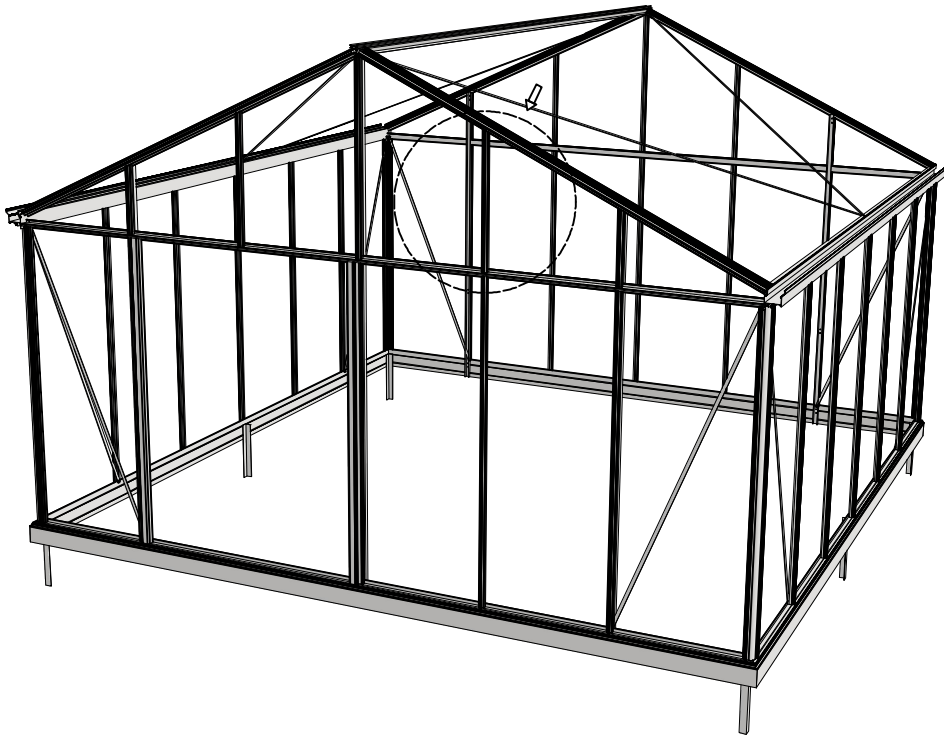

4,57

 = M6x12

 = M6x16

 = M6x12

 = M6x12

 = M6x12

 = M6x12

 = M6x12

25

Euro-plusser > 6,77

 = M6x12

Glass Dimensions Nv Euro-serre		Plusser				3,80m		GlassH:		1650	
Glass Size 730mm	Sides		Size Lenght x Wide		Roof	Size Lenght x Wide		Poly		m ²	m ²
	1650 x 730	1650 x 573	1250 x 730		2050 x 730	1225 x 730	825 x 730	2050 x 730			
Plusser 3,80m x 3,09m	16	1	1		6	2 or 2	2 or 2	6	21,1	12,0	
Plusser 3,80m x 3,80m	18	1	1		8	2 or 2	2 or 2	8	23,5	15,0	
Plusser 3,80m x 4,57m	20	1	1		9	3 or 3	3 or 3	9	25,9	18,0	
Plusser 3,80m x 5,30m	22	1	1		11	3 or 3	3 or 3	11	28,4	21,0	
Plusser 3,80m x 6,04m	24	1	1		11	5 or 5	5 or 5	11	30,8	23,9	
Plusser 3,80m x 6,77m	26	1	1		13	5 or 5	5 or 5	13	33,2	26,9	
Plusser 3,80m x 7,53m	28	1	1		14	6 or 6	6 or 6	14	35,6	29,9	
Plusser 3,80m x 8,30m	30	1	1		16	6 or 6	6 or 6	16	38,0	32,9	
Plusser 3,80m x 9,02m	32	1	1		18	6 or 6	6 or 6	18	40,4	35,9	