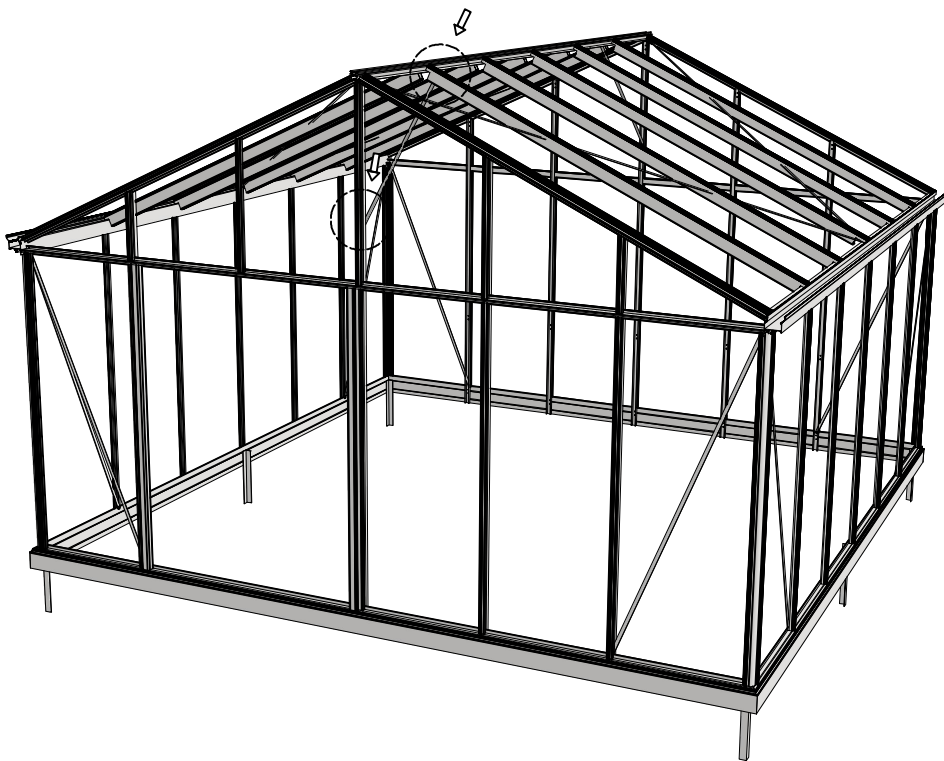

4,57

 = M6x12

 = M6x16

 = M6x12

 = M6x12

 = M6x12

 = M6x12

 = M6x12

25

Euro-plusser > 6,77

 = M6x12

Glass Dimensions Nv Euro-serre		Plusser				3,80m		GlassH:		1650	
Glass Size 730mm	Sides		Size Lenght x Wide		Roof	Size Lenght x Wide		Poly		m ²	m ²
	1650 x 730	1650 x 573	1250 x 730		2050 x 730	1225 x 730	825 x 730	2050 x 730			
Plusser 3,80m x 3,09m	16	1	1		6	2 or 2	2 or 2	6	21,1	12,0	
Plusser 3,80m x 3,80m	18	1	1		8	2 or 2	2 or 2	8	23,5	15,0	
Plusser 3,80m x 4,57m	20	1	1		9	3 or 3	3 or 3	9	25,9	18,0	
Plusser 3,80m x 5,30m	22	1	1		11	3 or 3	3 or 3	11	28,4	21,0	
Plusser 3,80m x 6,04m	24	1	1		11	5 or 5	5 or 5	11	30,8	23,9	
Plusser 3,80m x 6,77m	26	1	1		13	5 or 5	5 or 5	13	33,2	26,9	
Plusser 3,80m x 7,53m	28	1	1		14	6 or 6	6 or 6	14	35,6	29,9	
Plusser 3,80m x 8,30m	30	1	1		16	6 or 6	6 or 6	16	38,0	32,9	
Plusser 3,80m x 9,02m	32	1	1		18	6 or 6	6 or 6	18	40,4	35,9	