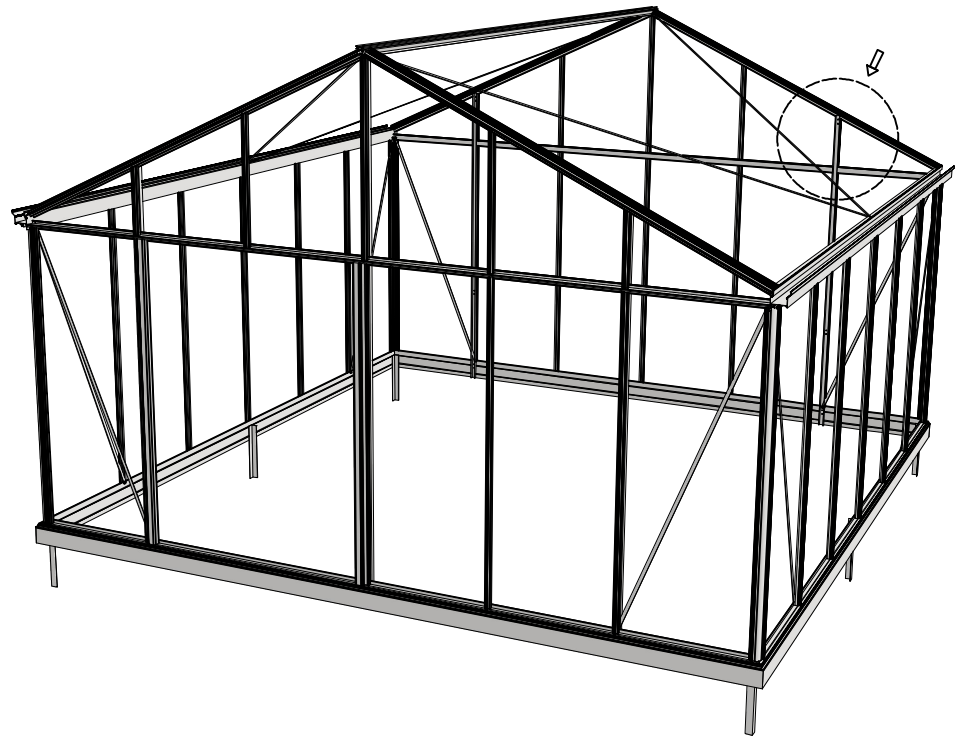

4,57

 = M6x12

 = M6x16

 = M6x12

 = M6x12

 = M6x12

 = M6x12

 = M6x12

25

Euro-plusser > 6,77

 = M6x12

Glass Dimensions Nv Euro-serre		Plusser				3,80m		GlassH:		1650	
Glass Size 730mm	Sides		Size Lenght x Wide		Roof	Size Lenght x Wide		Poly		m ²	m ²
	1650 x 730	1650 x 573	1250 x 730		2050 x 730	1225 x 730	825 x 730	2050 x 730			
Plusser 3,80m x 3,09m	16	1	1		6	2 or 2	2 or 2	6	21,1	12,0	
Plusser 3,80m x 3,80m	18	1	1		8	2 or 2	2 or 2	8	23,5	15,0	
Plusser 3,80m x 4,57m	20	1	1		9	3 or 3	3 or 3	9	25,9	18,0	
Plusser 3,80m x 5,30m	22	1	1		11	3 or 3	3 or 3	11	28,4	21,0	
Plusser 3,80m x 6,04m	24	1	1		11	5 or 5	5 or 5	11	30,8	23,9	
Plusser 3,80m x 6,77m	26	1	1		13	5 or 5	5 or 5	13	33,2	26,9	
Plusser 3,80m x 7,53m	28	1	1		14	6 or 6	6 or 6	14	35,6	29,9	
Plusser 3,80m x 8,30m	30	1	1		16	6 or 6	6 or 6	16	38,0	32,9	
Plusser 3,80m x 9,02m	32	1	1		18	6 or 6	6 or 6	18	40,4	35,9	