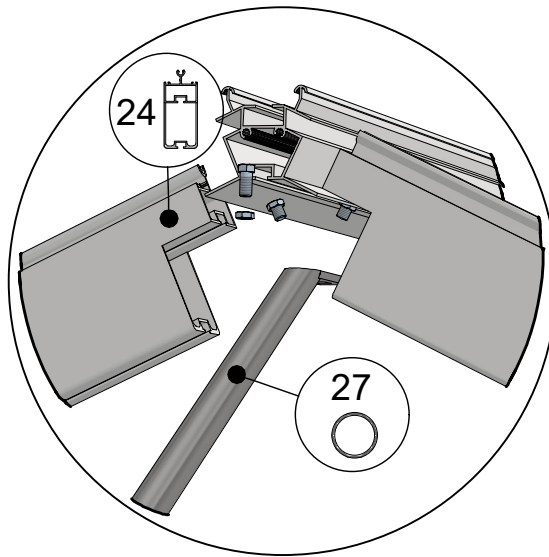

4,57

 = M6x12

 = M6x16

 = M6x12

 = M6x12

 = M6x12

 = M6x12

 = M6x12

25

Euro-plusser > 6,77

 = M6x12

Glass Dimensions Nv Euro-serre		Plusser				3,80m		GlassH:		1650	
Glass Size 730mm	Sides		Size Lenght x Wide		Roof	Size Lenght x Wide		Poly		m ²	m ²
	1650 x 730	1650 x 573	1250 x 730		2050 x 730	1225 x 730	825 x 730	2050 x 730			
Plusser 3,80m x 3,09m	16	1	1		6	2 or 2	2 or 2	6	21,1	12,0	
Plusser 3,80m x 3,80m	18	1	1		8	2 or 2	2 or 2	8	23,5	15,0	
Plusser 3,80m x 4,57m	20	1	1		9	3 or 3	3 or 3	9	25,9	18,0	
Plusser 3,80m x 5,30m	22	1	1		11	3 or 3	3 or 3	11	28,4	21,0	
Plusser 3,80m x 6,04m	24	1	1		11	5 or 5	5 or 5	11	30,8	23,9	
Plusser 3,80m x 6,77m	26	1	1		13	5 or 5	5 or 5	13	33,2	26,9	
Plusser 3,80m x 7,53m	28	1	1		14	6 or 6	6 or 6	14	35,6	29,9	
Plusser 3,80m x 8,30m	30	1	1		16	6 or 6	6 or 6	16	38,0	32,9	
Plusser 3,80m x 9,02m	32	1	1		18	6 or 6	6 or 6	18	40,4	35,9	