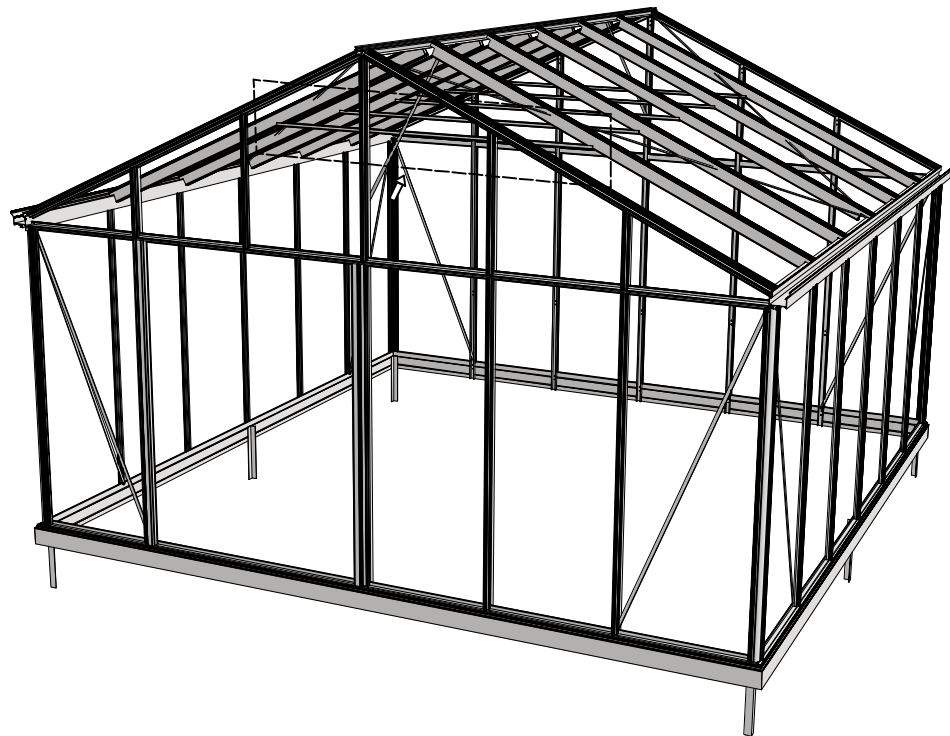

4,57

 = M6x12

 = M6x16

 = M6x12

 = M6x12

 = M6x12

 = M6x12

 = M6x12

25

Euro-plusser > 6,77

 = M6x12

Glass Dimensions Nv Euro-serre		Plusser				3,80m		GlassH:		1650	
Glass Size 730mm	Sides		Size Lenght x Wide		Roof	Size Lenght x Wide		Poly		m ²	m ²
	1650 x 730	1650 x 573	1250 x 730		2050 x 730	1225 x 730	825 x 730	2050 x 730			
Plusser 3,80m x 3,09m	16	1	1		6	2 or 2	2 or 2	6	21,1	12,0	
Plusser 3,80m x 3,80m	18	1	1		8	2 or 2	2 or 2	8	23,5	15,0	
Plusser 3,80m x 4,57m	20	1	1		9	3 or 3	3 or 3	9	25,9	18,0	
Plusser 3,80m x 5,30m	22	1	1		11	3 or 3	3 or 3	11	28,4	21,0	
Plusser 3,80m x 6,04m	24	1	1		11	5 or 5	5 or 5	11	30,8	23,9	
Plusser 3,80m x 6,77m	26	1	1		13	5 or 5	5 or 5	13	33,2	26,9	
Plusser 3,80m x 7,53m	28	1	1		14	6 or 6	6 or 6	14	35,6	29,9	
Plusser 3,80m x 8,30m	30	1	1		16	6 or 6	6 or 6	16	38,0	32,9	
Plusser 3,80m x 9,02m	32	1	1		18	6 or 6	6 or 6	18	40,4	35,9	