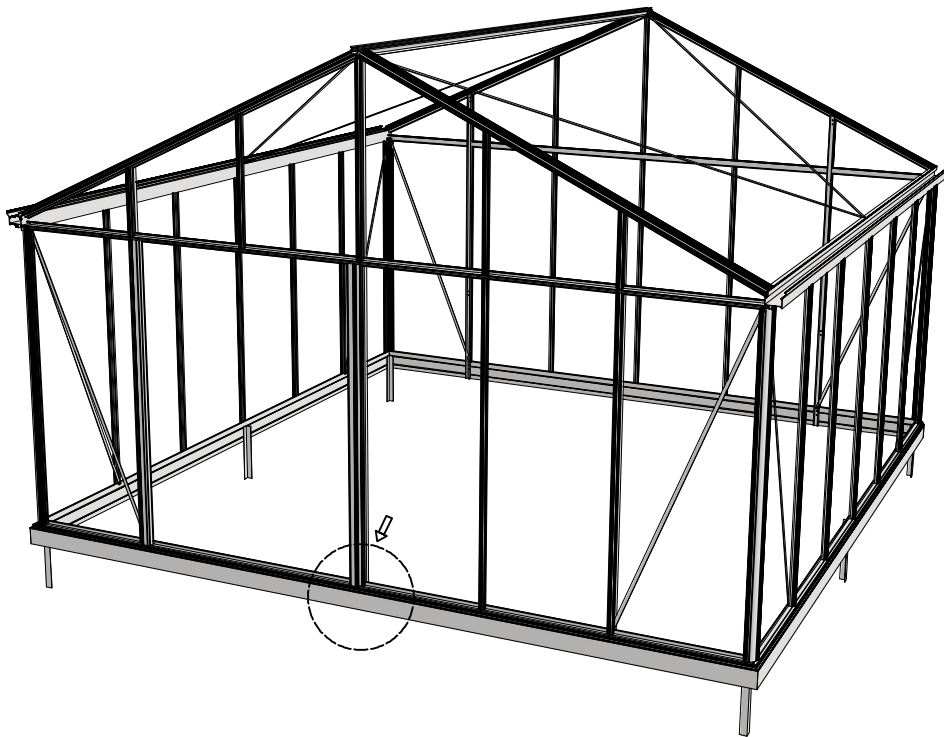

4,57

 = M6x12

 = M6x16

 = M6x12

 = M6x12

 = M6x12

 = M6x12

 = M6x12

25

Euro-plusser > 6,77

 = M6x12

Glass Dimensions Nv Euro-serre		Plusser				3,80m		GlassH:		1650	
Glass Size 730mm	Sides		Size Lenght x Wide		Roof	Size Lenght x Wide		Poly		m ²	m ²
	1650 x 730	1650 x 573	1250 x 730		2050 x 730	1225 x 730	825 x 730	2050 x 730			
Plusser 3,80m x 3,09m	16	1	1		6	2 or 2	2 or 2	6	21,1	12,0	
Plusser 3,80m x 3,80m	18	1	1		8	2 or 2	2 or 2	8	23,5	15,0	
Plusser 3,80m x 4,57m	20	1	1		9	3 or 3	3 or 3	9	25,9	18,0	
Plusser 3,80m x 5,30m	22	1	1		11	3 or 3	3 or 3	11	28,4	21,0	
Plusser 3,80m x 6,04m	24	1	1		11	5 or 5	5 or 5	11	30,8	23,9	
Plusser 3,80m x 6,77m	26	1	1		13	5 or 5	5 or 5	13	33,2	26,9	
Plusser 3,80m x 7,53m	28	1	1		14	6 or 6	6 or 6	14	35,6	29,9	
Plusser 3,80m x 8,30m	30	1	1		16	6 or 6	6 or 6	16	38,0	32,9	
Plusser 3,80m x 9,02m	32	1	1		18	6 or 6	6 or 6	18	40,4	35,9	