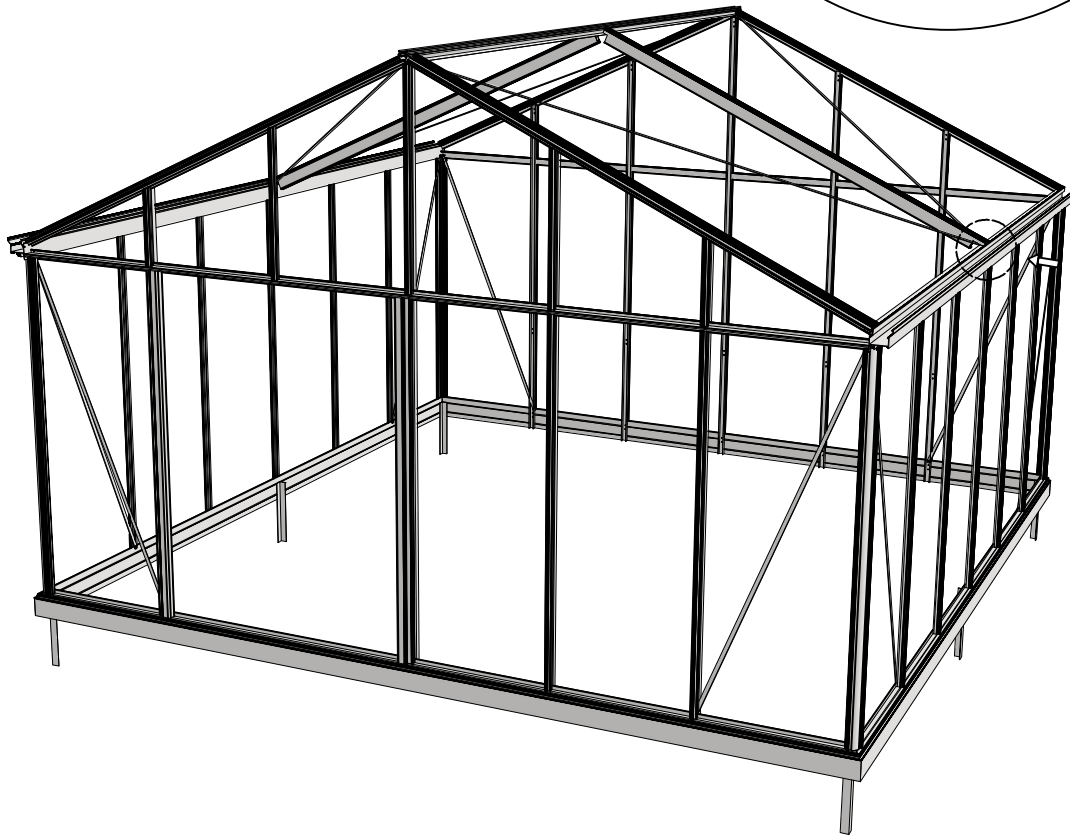

4,57

 = M6x12

 = M6x16

 = M6x12

 = M6x12

 = M6x12

 = M6x12

 = M6x12

25

Euro-plusser > 6,77

 = M6x12

Glass Dimensions Nv Euro-serre		Plusser				3,80m		GlassH:		1650	
Glass Size 730mm	Sides		Size Lenght x Wide		Roof	Size Lenght x Wide		Poly		m ²	m ²
	1650 x 730	1650 x 573	1250 x 730		2050 x 730	1225 x 730	825 x 730	2050 x 730			
Plusser 3,80m x 3,09m	16	1	1		6	2 or 2	2 or 2	6	21,1	12,0	
Plusser 3,80m x 3,80m	18	1	1		8	2 or 2	2 or 2	8	23,5	15,0	
Plusser 3,80m x 4,57m	20	1	1		9	3 or 3	3 or 3	9	25,9	18,0	
Plusser 3,80m x 5,30m	22	1	1		11	3 or 3	3 or 3	11	28,4	21,0	
Plusser 3,80m x 6,04m	24	1	1		11	5 or 5	5 or 5	11	30,8	23,9	
Plusser 3,80m x 6,77m	26	1	1		13	5 or 5	5 or 5	13	33,2	26,9	
Plusser 3,80m x 7,53m	28	1	1		14	6 or 6	6 or 6	14	35,6	29,9	
Plusser 3,80m x 8,30m	30	1	1		16	6 or 6	6 or 6	16	38,0	32,9	
Plusser 3,80m x 9,02m	32	1	1		18	6 or 6	6 or 6	18	40,4	35,9	