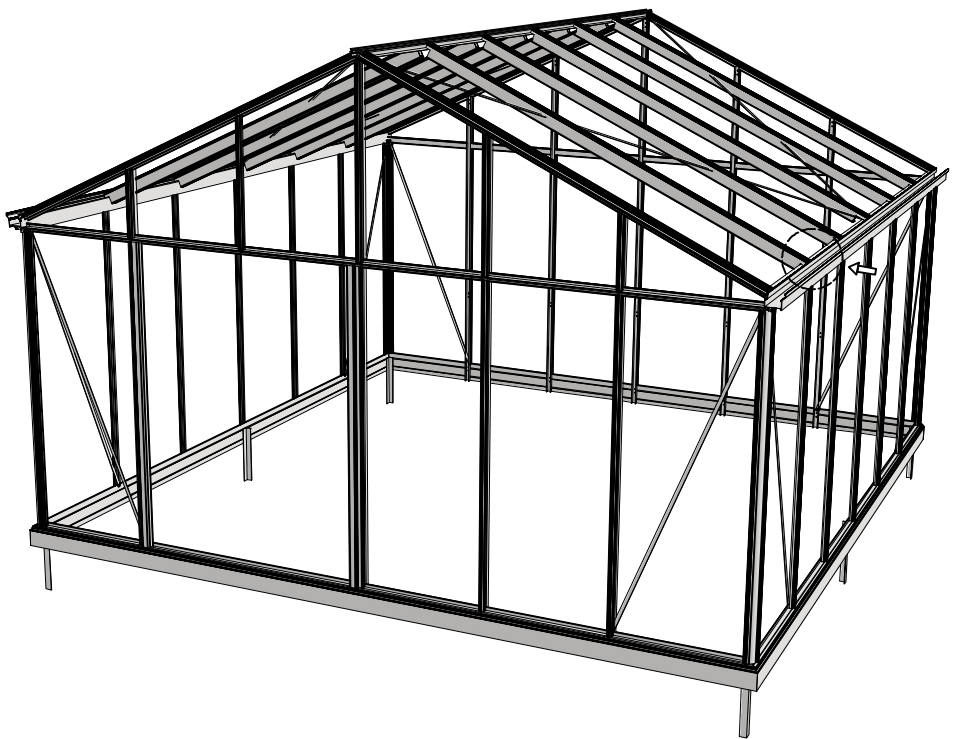

4,57

 = M6x12

 = M6x16

 = M6x12

 = M6x12

 = M6x12

 = M6x12

 = M6x12

25

Euro-plusser > 6,77

 = M6x12

Glass Dimensions Nv Euro-serre		Plusser				3,80m		GlassH:		1650	
Glass Size 730mm	Sides		Size Lenght x Wide		Roof	Size Lenght x Wide		Poly		m ²	m ²
	1650 x 730	1650 x 573	1250 x 730		2050 x 730	1225 x 730	825 x 730	2050 x 730			
Plusser 3,80m x 3,09m	16	1	1		6	2 or 2	2 or 2	6	21,1	12,0	
Plusser 3,80m x 3,80m	18	1	1		8	2 or 2	2 or 2	8	23,5	15,0	
Plusser 3,80m x 4,57m	20	1	1		9	3 or 3	3 or 3	9	25,9	18,0	
Plusser 3,80m x 5,30m	22	1	1		11	3 or 3	3 or 3	11	28,4	21,0	
Plusser 3,80m x 6,04m	24	1	1		11	5 or 5	5 or 5	11	30,8	23,9	
Plusser 3,80m x 6,77m	26	1	1		13	5 or 5	5 or 5	13	33,2	26,9	
Plusser 3,80m x 7,53m	28	1	1		14	6 or 6	6 or 6	14	35,6	29,9	
Plusser 3,80m x 8,30m	30	1	1		16	6 or 6	6 or 6	16	38,0	32,9	
Plusser 3,80m x 9,02m	32	1	1		18	6 or 6	6 or 6	18	40,4	35,9	