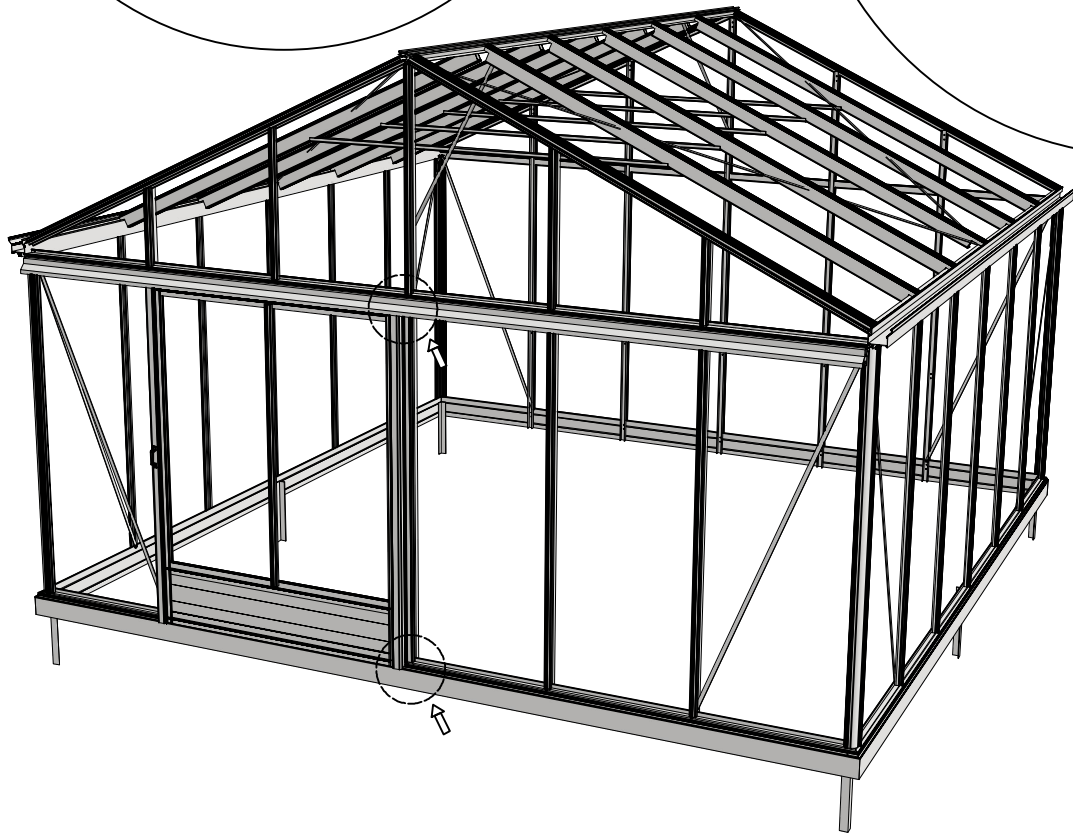

4,57

 = M6x12

 = M6x16

 = M6x12

 = M6x12

 = M6x12

 = M6x12

 = M6x12

25

Euro-plusser > 6,77

 = M6x12

Glass Dimensions Nv Euro-serre		Plusser				3,80m		GlassH:		1650	
Glass Size 730mm	Sides		Size Lenght x Wide		Roof	Size Lenght x Wide		Poly		m ²	m ²
	1650 x 730	1650 x 573	1250 x 730		2050 x 730	1225 x 730	825 x 730	2050 x 730			
Plusser 3,80m x 3,09m	16	1	1		6	2 or 2	2 or 2	6	21,1	12,0	
Plusser 3,80m x 3,80m	18	1	1		8	2 or 2	2 or 2	8	23,5	15,0	
Plusser 3,80m x 4,57m	20	1	1		9	3 or 3	3 or 3	9	25,9	18,0	
Plusser 3,80m x 5,30m	22	1	1		11	3 or 3	3 or 3	11	28,4	21,0	
Plusser 3,80m x 6,04m	24	1	1		11	5 or 5	5 or 5	11	30,8	23,9	
Plusser 3,80m x 6,77m	26	1	1		13	5 or 5	5 or 5	13	33,2	26,9	
Plusser 3,80m x 7,53m	28	1	1		14	6 or 6	6 or 6	14	35,6	29,9	
Plusser 3,80m x 8,30m	30	1	1		16	6 or 6	6 or 6	16	38,0	32,9	
Plusser 3,80m x 9,02m	32	1	1		18	6 or 6	6 or 6	18	40,4	35,9	