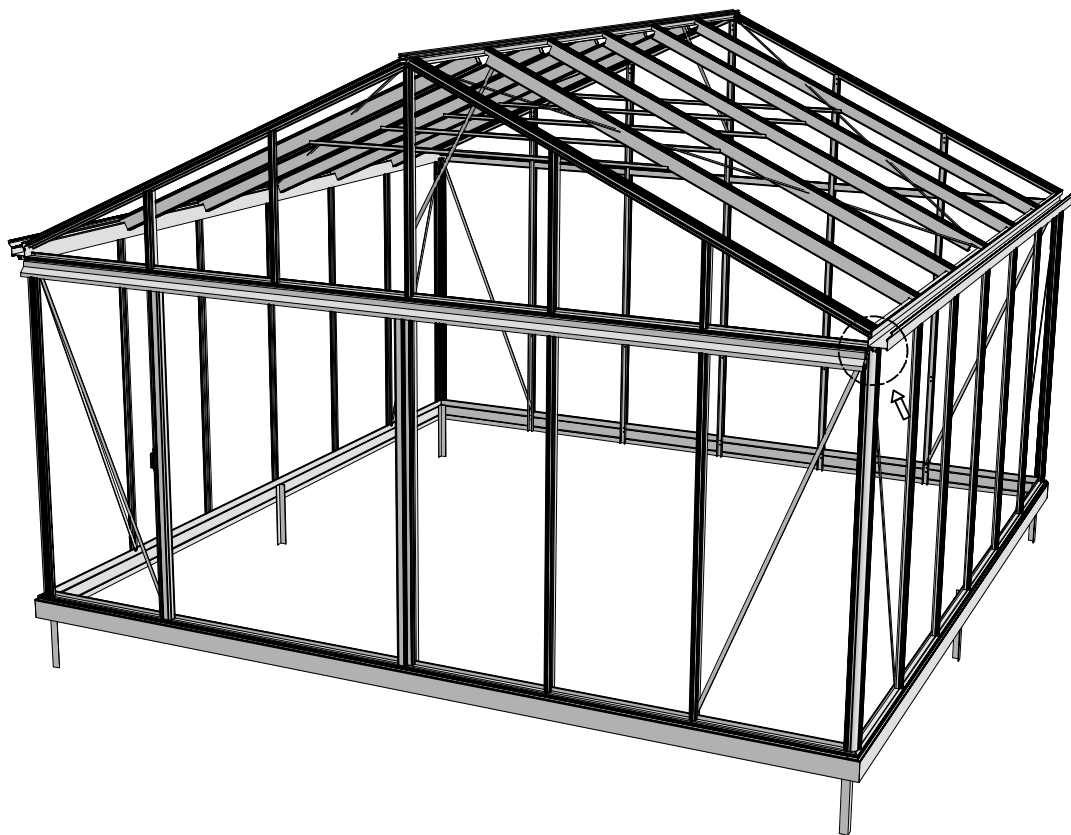

4,57

 = M6x12

 = M6x16

 = M6x12

 = M6x12

 = M6x12

 = M6x12

 = M6x12

25

Euro-plusser > 6,77

 = M6x12

Glass Dimensions Nv Euro-serre		Plusser				3,80m		GlassH:		1650	
Glass Size 730mm	Sides		Size Lenght x Wide		Roof	Size Lenght x Wide		Poly		m ²	m ²
	1650 x 730	1650 x 573	1250 x 730		2050 x 730	1225 x 730	825 x 730	2050 x 730			
Plusser 3,80m x 3,09m	16	1	1		6	2 or 2	2 or 2	6	21,1	12,0	
Plusser 3,80m x 3,80m	18	1	1		8	2 or 2	2 or 2	8	23,5	15,0	
Plusser 3,80m x 4,57m	20	1	1		9	3 or 3	3 or 3	9	25,9	18,0	
Plusser 3,80m x 5,30m	22	1	1		11	3 or 3	3 or 3	11	28,4	21,0	
Plusser 3,80m x 6,04m	24	1	1		11	5 or 5	5 or 5	11	30,8	23,9	
Plusser 3,80m x 6,77m	26	1	1		13	5 or 5	5 or 5	13	33,2	26,9	
Plusser 3,80m x 7,53m	28	1	1		14	6 or 6	6 or 6	14	35,6	29,9	
Plusser 3,80m x 8,30m	30	1	1		16	6 or 6	6 or 6	16	38,0	32,9	
Plusser 3,80m x 9,02m	32	1	1		18	6 or 6	6 or 6	18	40,4	35,9	